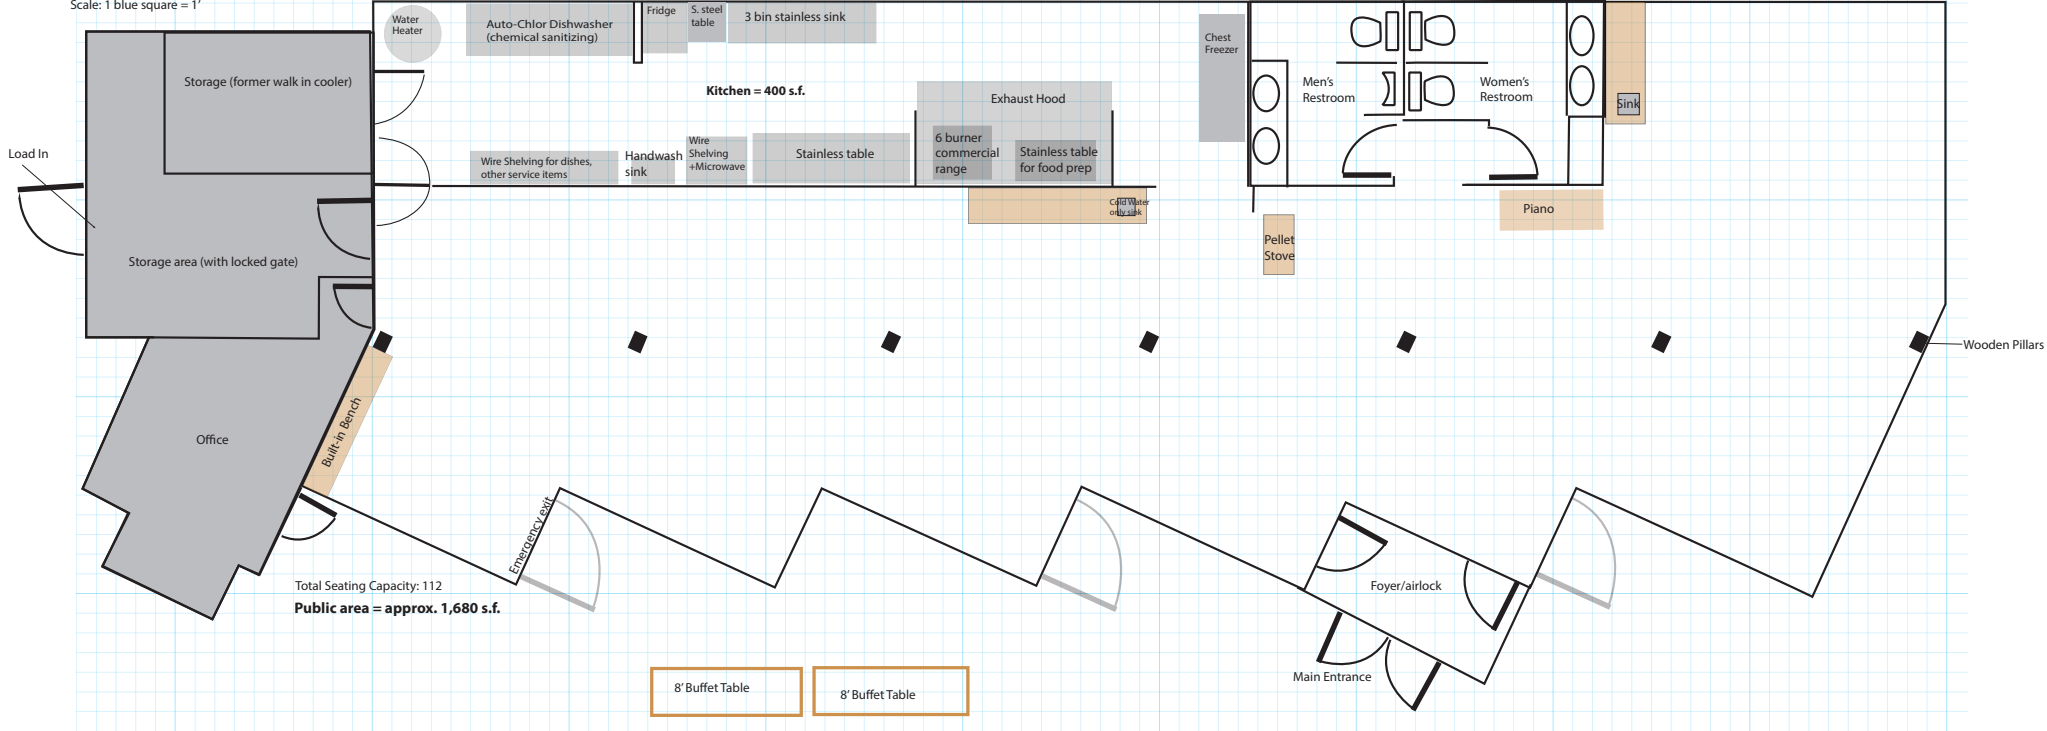

Floor Plan - 2915 Row River Rd - The Cottage Events Venue

Scale: 1 blue square = 1'

Floor Plan - 2915 Row River Rd - The Cottage Events Venue

Scale: 1 blue square = 1'

Floor Plan - 2915 Row River Rd - The Cottage Events Venue

Scale: 1 blue square = 1'

The piano can be moved, but it has to be somewhere in the main room.
 I have 10 of each of the round and rectangular tables available, and 80 chairs.
 The round tables are 60" across, the rectangular tables are 30" wide and 96" long.