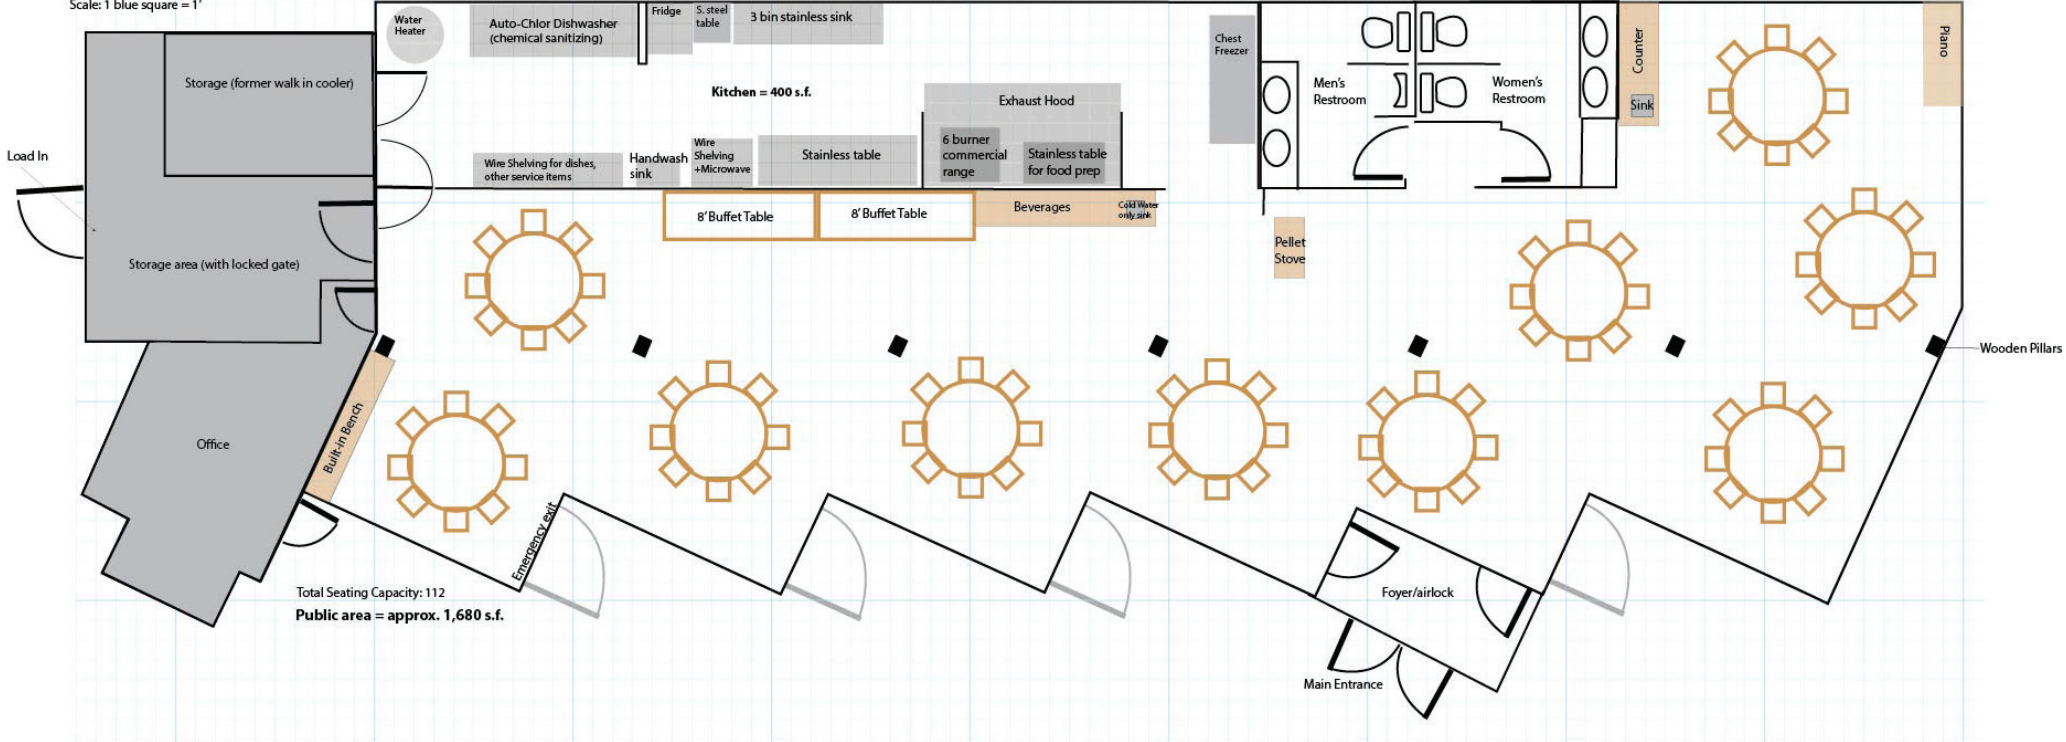

Floor Plan - 2915 Row River Rd - The Cottage Events Venue

Scale: 1 blue square = 1'

Floor Plan - 2915 Row River Rd - The Cottage Events Venue

Scale: 1 blue square = 1'

Floor Plan - 2915 Row River Rd - The Cottage Events Venue

Scale: 1 blue square = 1'

The piano can be moved, but it has to be somewhere in the main room.
 I have 10 of each of the round and rectangular tables available, and 80 chairs.
 The round tables are 60" across, the rectangular tables are 30" wide and 96" long.