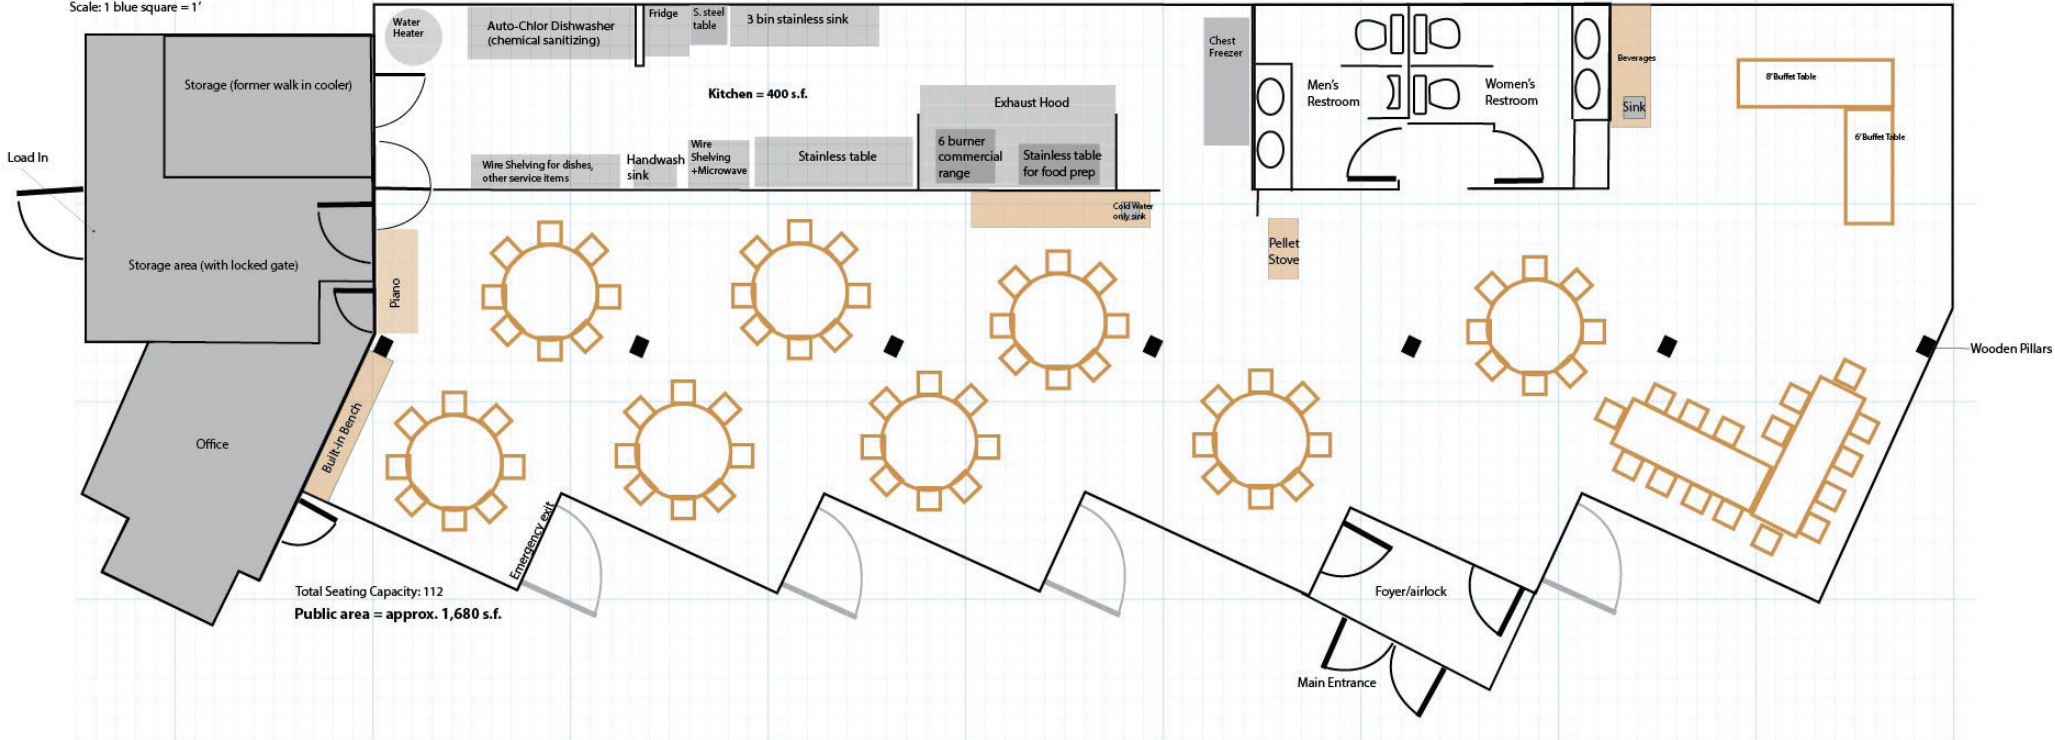

Floor Plan - 2915 Row River Rd - The Cottage Events Venue

Scale: 1 blue square = 1'

Floor Plan - 2915 Row River Rd - The Cottage Events Venue

Scale: 1 blue square = 1'

Floor Plan - 2915 Row River Rd - The Cottage Events Venue

Scale: 1 blue square = 1'

The piano can be moved, but it has to be somewhere in the main room.
 I have 10 of each of the round and rectangular tables available, and 80 chairs.
 The round tables are 60" across, the rectangular tables are 30" wide and 96" long.